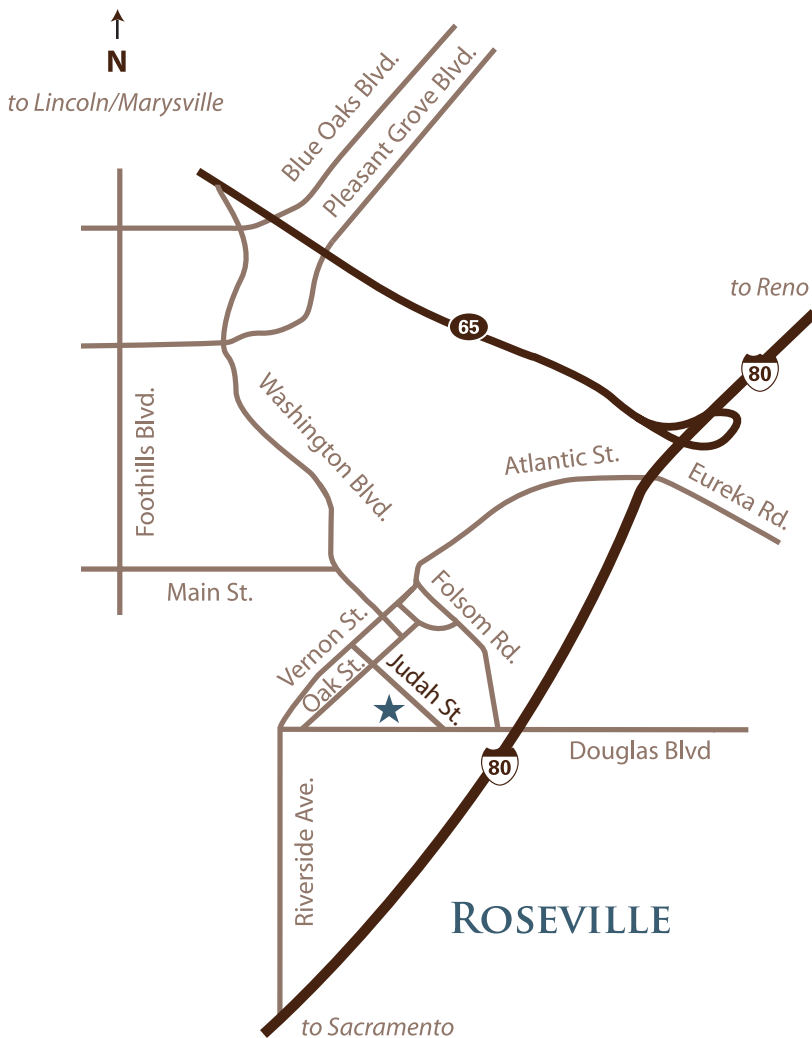

### From I-80 East

- ✦ Take the West Douglas Blvd. exit {#103B}
- ✦ Turn right on Douglas Blvd.
- ✦ Turn right on Judah Street
- ✦ We are located on the left side of the street

### From I-80 West

- ✦ Take the Douglas Blvd./Sunrise Ave. exit {#103}
- ✦ Turn right on Douglas Blvd.
- ✦ Turn right on Judah Street
- ✦ We are located on the left side of the street

### From Highway 65 North

- ✦ Take the Pleasant Grove Blvd. exit
- ✦ Turn left on Pleasant Grove Blvd.
- ✦ Turn left on Washington Blvd.
- ✦ Turn right on Oak Street
- ✦ Turn left on Judah Street
- ✦ We are located on the right side of the street

### From Highway 65 South

- ✦ Take the Blue Oaks Blvd/Washington Blvd exit
- ✦ Continue straight onto Washington Blvd.
- ✦ Turn right on Oak Street
- ✦ Turn left on Judah Street
- ✦ We are located on the right side of the street