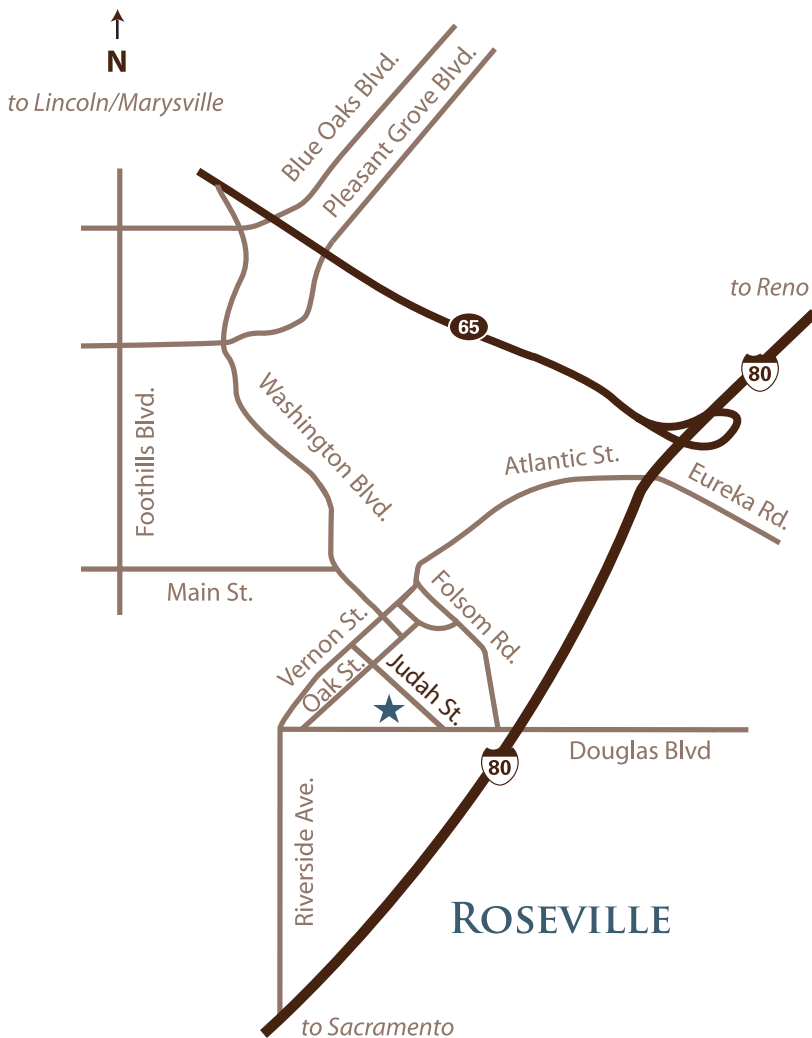

Escape the Day Spa

308 Judah Street • Roseville, CA 95678

916.223.9468 • BalanceBeautyBliss.com

From I-80 East

- ✦ Take the West Douglas Blvd. exit {#103B}
- ✦ Turn right on Douglas Blvd.
- ✦ Turn right on Judah Street
- ✦ We are located on the left side of the street

From I-80 West

- ✦ Take the Douglas Blvd./Sunrise Ave. exit {#103}
- ✦ Turn right on Douglas Blvd.
- ✦ Turn right on Judah Street
- ✦ We are located on the left side of the street

From Highway 65 North

- ✦ Take the Pleasant Grove Blvd. exit
- ✦ Turn left on Pleasant Grove Blvd.
- ✦ Turn left on Washington Blvd.
- ✦ Turn right on Oak Street
- ✦ Turn left on Judah Street
- ✦ We are located on the right side of the street

From Highway 65 South

- ✦ Take the Blue Oaks Blvd/Washington Blvd exit
- ✦ Continue straight onto Washington Blvd.
- ✦ Turn right on Oak Street
- ✦ Turn left on Judah Street
- ✦ We are located on the right side of the street